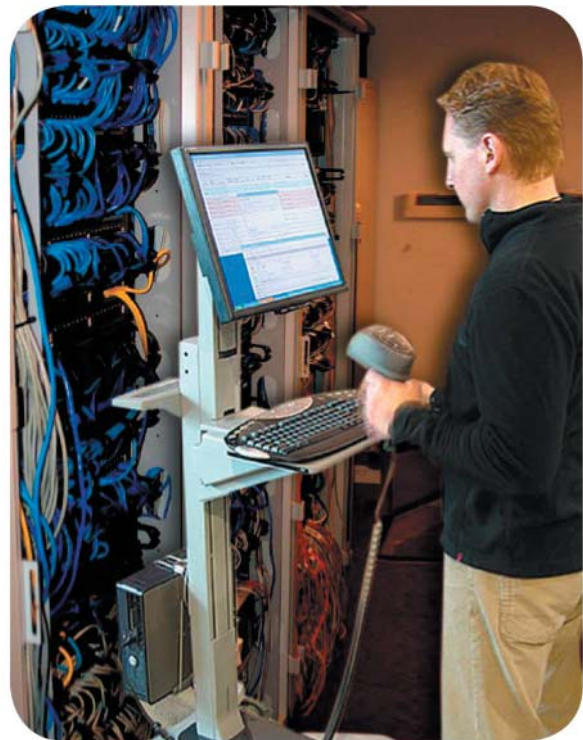

Introducing the new Mobile WorkSpace from EDP Europe

Low-cost, Height-adjustable Computer Cart

Our new computer cart supports your mobile computing needs today and tomorrow. Features 20+ inches (51cm) of height adjustment (work sitting or standing), small footprint, rugged open architecture and a fleet of accessories. Versatile design configures for laptops or LCDs.

All carts are delivered to each location in a flat pack format on a pallet or alternatively have our installation team meet the delivery and assemble the carts for you!

Options:

- Laptop Mount
- PC / UPS Stand
- 17" or 19" LCD Screen with Keyboard and Mouse
- Pre Assembled Option with Screens Fitted, if requested
- Installation Service on Client Site