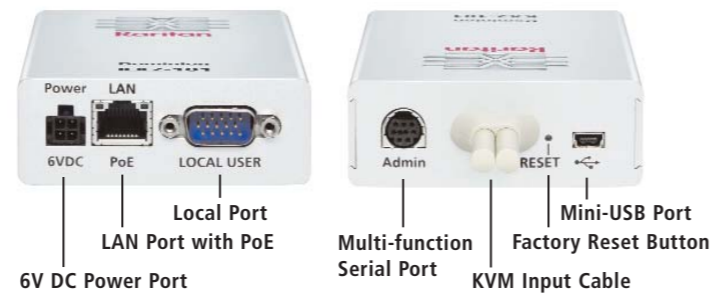

### Dominion KX II-101

<b>Dominion Model</b>	DKX2-101
<b>Form Factor</b>	Zero-U form factor; rack mountable vertically or horizontally (bracket kit included)
<b>Dimensions (DxWxH)</b>	103mm x 74mm x 27mm
<b>Weight</b>	0.295 kg
<b>Power</b>	AC/DC (100-240V~/ 6VDC) power adapter or Power over Ethernet (PoE); compatible with IEEE 802.3af – Mid-Span Power Insertion – Signal-Pair Power Insertion – Class 2 PoE powered device (under 7Wts)
<b>Operating temperature</b>	0°C - 40°C
<b>Humidity</b>	20% - 85% RH
<b>Indicators:</b> Blue RARITAN back-lit logo Yellow and Green LED	Boot-up and power indicator Network activity and connection speed indicator
<b>Local Connection:</b>	1 - Mini USB port for USB keyboard / mouse and virtual media connectivity to the target 1 - MiniDIN9 port for multi-function serial port of full RS-232 features, modem connection, and Dominion PX connectivity
<b>Remote Connection:</b> Network Protocols	1 Ethernet (RJ45) port with activity status indicator TCP/IP, telnet, SSH, HTTP, HTTPS, secure LDAP, RADIUS, LDAP, DHCP and SNMP
<b>Screen Resolutions:</b> PC graphic mode SUN® video mode	Up to 1600 x 1200 @ 60Hz 640 x 480 @ 60/72/75/85Hz, 800 x 600 @ 56/60/72/75/85Hz, 1024 x 768 @ 60/70/75/85Hz, 1152 x 864 @ 60/75Hz, 1280 x 1024 @ 60Hz, 1600 x 1200 @ 60Hz, 720 x 400 (for DOS)
<b>Warranty</b>	Two years. In addition, Raritan offers two years extended warranty.