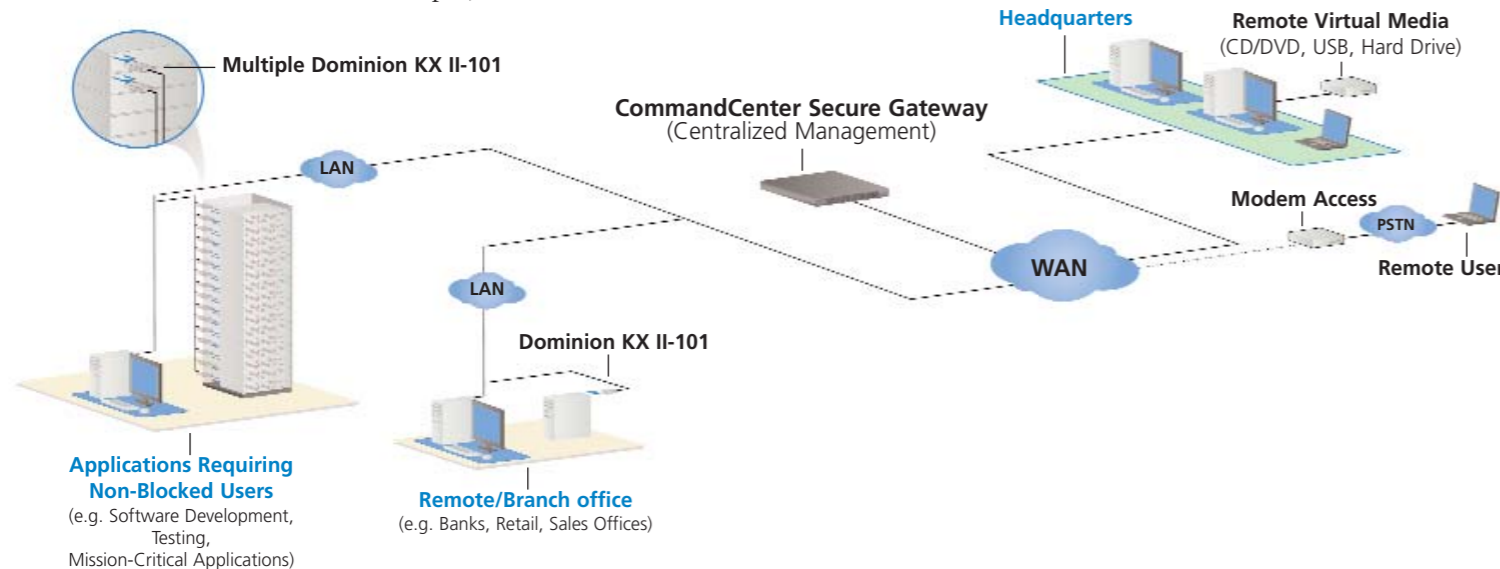

Cost-effective

- Provides remote access and BIOS-level control where deployment of a multi-port KVM switch is not economical
- Tightly integrated unit in a "zero-U" form factor, saves rack space
- PoE saves PDU receptacle and associated cabling
- Minimizes expensive and inconvenient travel to remote locations
- Comes complete with AC/DC adapter, USB cables and mounting hardware
- Allows IT staff to leverage system expertise across multiple sites

Enhanced with highest quality KVM over IP experience

- Adaptive video settings for lower bandwidth situations
- 15-bit color depth sets a new record for Raritan's award-winning video quality, with support for 32,000 colors
- Supports up to 1600 x 1200 video resolution
- Virtual KVM Desktop:
  - Full-screen video, without window borders or toolbars
  - Transparent keyboard handling sends virtually all keystrokes to the target server for a more seamless user experience
  - Advanced video resolution detection, for fast video response and accuracy on a wide range of remote screens
  - Flexible video scaling, lets users adjust window size from thumbnail to full screen view

**When you're ready to take control,
do it with Dominion KX II-101.**

Call +31-10-2844040 or visit Raritan.info

Raritan is a leading supplier of solutions for managing IT infrastructure equipment and the mission-critical applications and services that run on it. Raritan was founded in 1985, and since then has been making products that are used to control millions of servers at more than 50,000 network data centers, computer test labs and multiworkstation environments around the world. From the small business to the enterprise, Raritan's complete line of compatible and scalable KVM and remote connectivity products offers IT professionals the most reliable, flexible and secure in-band and out-of-band solutions to manage data center equipment applications and services, while improving operational productivity. More information on the company is available at Raritan.info.