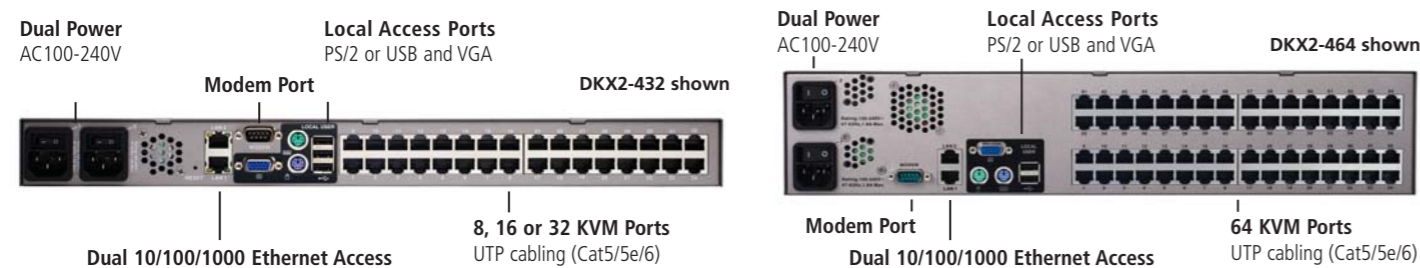

## Specifications

Dominion KX II Model	Description	Dimensions - (WxDxH)	Weight	Power
<b>DKX2-464</b>	64 server ports, 4 remote users, 1 local port for use at the rack	439 x 290 x 90mm	6.24 kg	Dual Power 100V/240V 47/63Hz 1.5A
<b>DKX2-432</b>	32 server ports, 4 remote users, 1 local port for use at the rack	439 x 290 x 44mm	4.3 kg	Dual Power 100V/240V 50/60Hz 1A
<b>DKX2-416</b>	16 server ports, 4 remote users, 1 local port for use at the rack	439 x 290 x 44mm	4.1 kg	Dual Power 100V/240V 50/60Hz 1A
<b>DKX2-232</b>	32 server ports, 2 remote users, 1 local port for use at the rack	439 x 290 x 44mm	4.1 kg	Dual Power 100V/240V 50/60Hz 0.6A
<b>DKX2-216</b>	16 server ports, 2 remote users, 1 local port for use at the rack	439 x 290 x 44mm	3.9 kg	Dual Power 100V/240V 50/60Hz 0.6A
<b>DKX2-132</b>	32 server ports, 1 remote user, 1 local port for use at the rack	439 x 290 x 44mm	4.1 kg	Dual Power 100V/240V 50/60Hz 0.6A
<b>DKX2-116</b>	16 server ports, 1 remote user, 1 local port for use at the rack	439 x 290 x 44mm	3.9 kg	Dual Power 100V/240V 50/60Hz 0.6A
<b>DKX2-108</b>	8 server ports, 1 remote user, 1 local port for use at the rack	439 x 290 x 44mm	3.9kg	Dual Power 100V/240V 50/60Hz 0.6A

### Computer Interface Modules (CIMs)

CIM Model	Description	Dimensions - (WxDxH)	Weight
<b>D2CIM-VUSB</b>	USB CIM for Virtual Media, Absolute Mouse Synchronization™	32 x 76 x 15mm	0.09 kg
<b>DCIM-PS2</b>	CIM for PS/2	32 x 76 x 15mm	0.09 kg
<b>DCIM-SUN</b>	CIM for SUN	32 x 76 x 15mm	0.09 kg
<b>DCIM-USBG2</b>	CIM for USB and Sun USB	32 x 76 x 15mm	0.09 kg
<b>D2CIM-PWR</b>	CIM for remote power management	32 x 76 x 15mm	0.09 kg
<b>P2CIM-SER</b>	Paragon II / Dominion KX II CIM for serial (ASCII) devices	32 x 76 x 15mm	0.09 kg