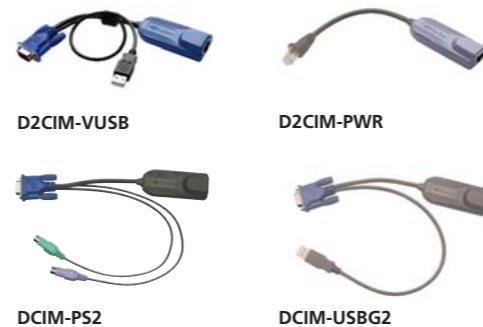

The most comprehensive KVM-over-IP solution in the industry:

From the KX2-108 for small racks and test labs to the KX2-464 for the largest enterprise deployments.

Dominion KX II Series

Enterprise-class KVM-over-IP switch with integrated local and secure multiplatform remote access

KX2-464

- 64 KVM ports
- 1 user at the rack
- 4 remote users over the network

KX2-432

- 32 KVM ports
- 1 user at the rack
- 4 remote users over the network

KX2-416

- 16 KVM ports
- 1 user at the rack
- 4 remote users over the network

KX2-232

- 32 KVM ports
- 1 user at the rack
- 2 remote users over the network

KX2-216

- 16 KVM ports
- 1 user at the rack
- 2 remote users over the network

KX2-132

- 32 KVM ports
- 1 user at the rack
- 1 remote user over the network

KX2-116

- 16 KVM ports
- 1 user at the rack
- 1 remote user over the network

KX2-108

- 8 KVM ports
- 1 user at the rack
- 1 remote user over the network

KVM-over-IP the way it should be.

The Dominion KX II is an enterprise-class, secure, KVM-over-IP switch that provides remote BIOS-level control of 8 to 64 servers. It raises the bar in KVM-over-IP technology with standard features such as Virtual Media and dual power – available on all models – that maximize performance, security, reliability and versatility.

Raritan's Universal Virtual Media™ lets administrators perform tasks such as installing software, transferring files and backing up data. A user can mount drives and media from the user's desktop to servers in the data center during a KVM session.

Our Virtual KVM Desktop™ allows users to scale a target server's display to any size, from thumbnails to full screen video. Transparent keyboard handling sends virtually every keystroke combination straight to the server, for a user experience that's nearly indistinguishable from an at-the-rack connection. Plus, it provides an intuitive user experience – whether the target servers are being accessed locally or remotely – through a common browser-based user interface. This interface supports the industry's widest range of operating systems and browsers.

The Dominion KX II also features Absolute Mouse Synchronization™, which reduces installation time and sets a new standard for mouse synchronization. Combined with high-quality, 1600 x 1200 video resolution, Virtual KVM Desktop and Virtual Media features, it provides the industry's most flexible and responsive remote user experience available.

And with dual power supplies and dual gigabit Ethernet ports, both with automatic failover, the Dominion KX II is the most reliable digital KVM switch in the industry.

Architecture

The Dominion KX II consists of the KVM-over-IP switch and Computer Interface Modules (CIMs).