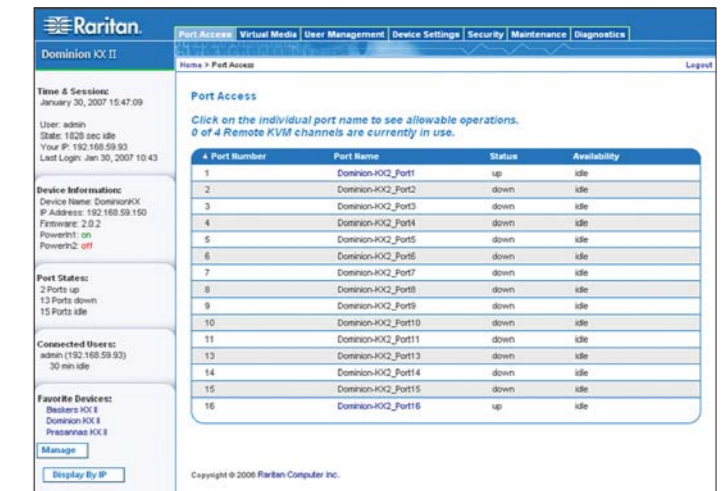

Easy to Install, Easy to Use

Easy to install and scale

- Easy installation – plug-and-play appliance, up and running in minutes
- One Dominion KX II device manages an entire rack or row of servers
- Hot-swap functionality allows users to add, relocate and swap components without disruption as your data center grows
- Deploy individually or integrate with any of Raritan's enterprise-wide data center solutions, using CommandCenter® Secure Gateway (CC-SG)

Features

- One, two or four remote KVM-over-IP channels
- Highest port density in the industry – models available with 8, 16, 32 and 64 ports
- Dual power supplies with failover
- Dual gigabit Ethernet ports with failover
- Browser-based local user port for at-the-rack access
- SNMP management and syslog logging
- Plug-and-play installation
- Platform Independent - CIMs available for PS/2®, USB, USB with Virtual Media, Sun® and Sun USB
- Flash firmware upgrades

Universal Virtual Media

- Standard on all Dominion KX II models
- Works standalone or with CC-SG
- Exchange installation files and other media between a target server and a remote user over KVM ports
- Works across conforming USB enabled operating systems
- Includes DVD/CD-ROMs, USB storage devices and others

Anytime, Anywhere Access and Control

Highest quality KVM-over-IP

- Award-winning KVM-over-IP technology
- Fastest, tightest mouse synchronization in the industry
- Intuitive Graphical User Interface (GUI)
- High quality video with low bandwidth utilization
- High (15-bit) color palette support
- Adaptive video settings for different bandwidth situations, including modem access

Virtual KVM Desktop™

- Integrated, browser-based access and control
- Universal KVM Client™ supports Windows, Linux, Sun and Mac clients
- Multibrowser access for Internet Explorer, Firefox and Mozilla™
- Full screen video display
- Transparent keyboard handler
- Flexible video scaling