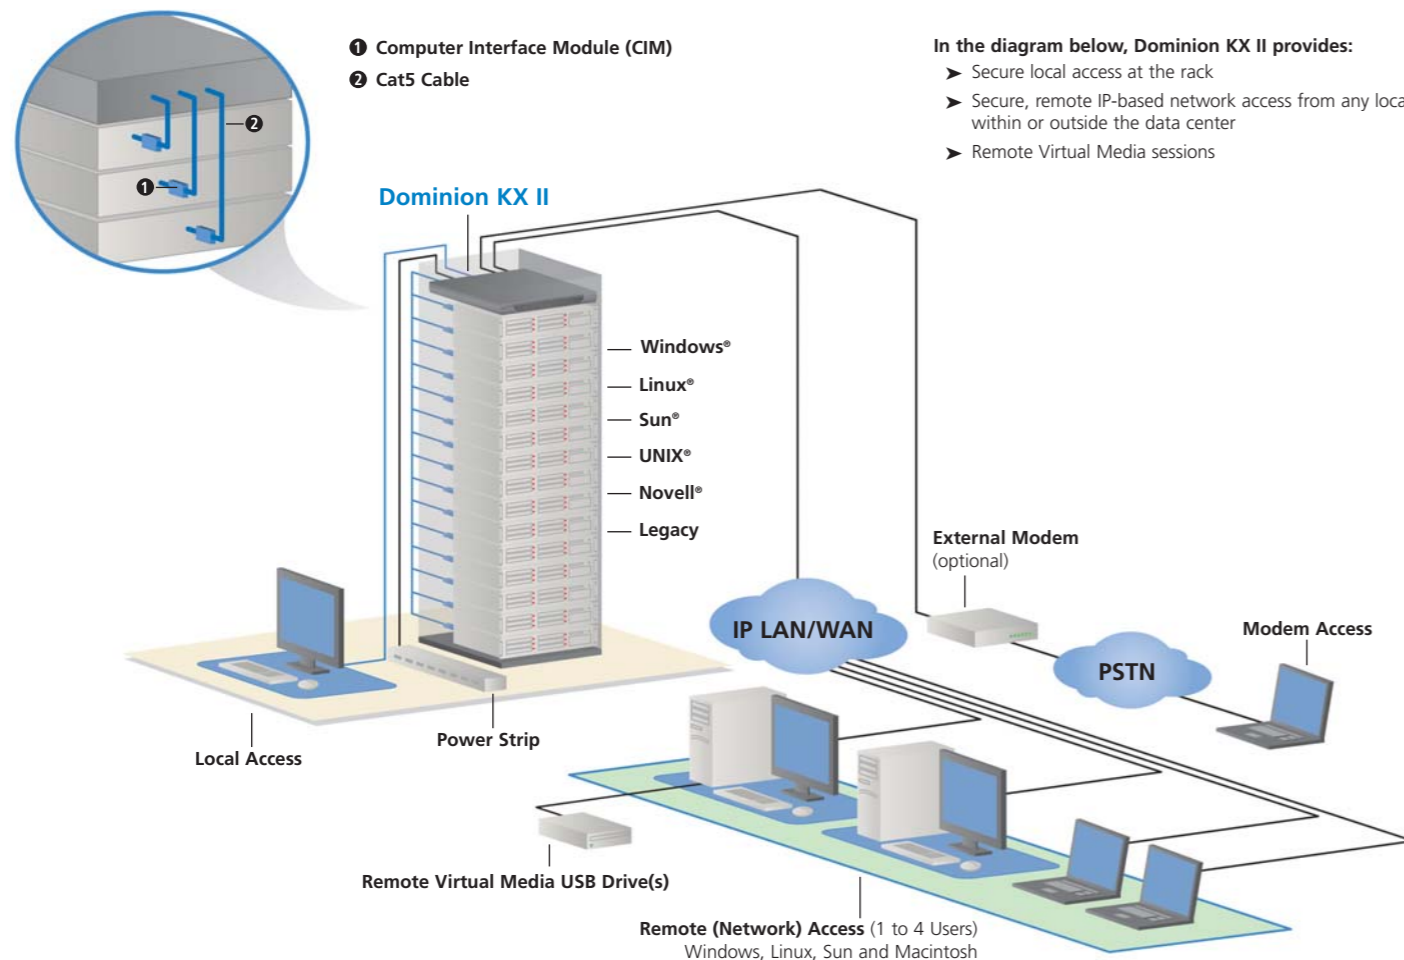

When you're ready to take control, do it with Dominion KX II.

Call +31-10-2844040 or visit Raritan.info

Raritan is a leading provider of products for managing IT equipment and the mission-critical applications and services that run on it. Raritan's highly reliable and responsive IT management solutions - based on KVM (Keyboard, Video, Mouse) switches, serial console servers, management software and remote connectivity products - enable companies to proactively monitor and manage system health and vulnerability, as well as troubleshoot, access and repair faults from anywhere, at anytime. This simplifies and accelerates data center work processes - improving service uptime and staff productivity. Raritan's solutions are used to manage more than 50,000 data centers and other IT sites around the world. Raritan also serves the OEM market by developing advanced, hardware-based, remote-management components based on digital KVM-over-IP and IPMI technology. Founded in 1985, Raritan is celebrating over 20 years of technical innovation. Raritan has 38 offices worldwide, and its products are distributed in 76 countries. The European headquarters is located in the Netherlands. More information on the company is available at Raritan.info