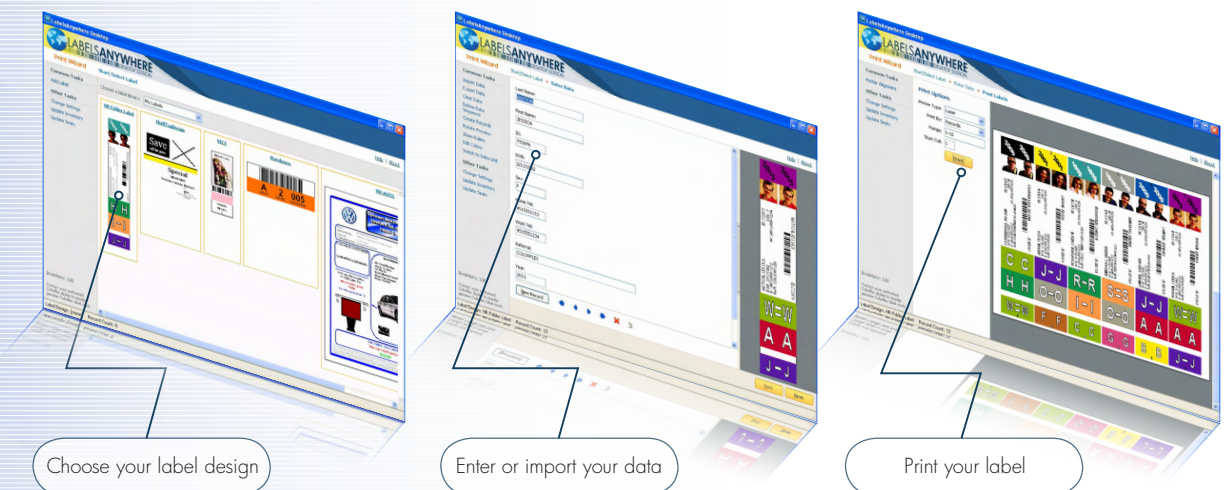

LABELSANYWHERE DESKTOP...

LabelsAnywhere™ Desktop (DT) is Colorflex's cost effective, Windows Desktop, network capable, demand print solution. LabelsAnywhere allows you to print Intaglio designs with any combination of variable COLOUR, variable TEXT, variable BARCODE, and with the new referenced image feature variable IMAGES/GRAPHICS like never before.

DESKTOP FUNCTIONALITY

LabelsAnywhere DT is designed with the well known LabelsAnywhere.com look, feel and functionality. But, specifically developed for those instances when a web-based print application is prohibited, an internet connection is not available, or a stand-alone version is just preferred.

EASY AS 1-2-3

LabelsAnywhere DT is straightforward and easy to use. You begin printing any type of label in three simple steps.

Whether you print one label per day or thousands... LabelsAnywhere DT provides an easy and economical print-on-demand solution.

KEY FEATURES

- Use virtually any colour printer to achieve vibrant, consistent, controlled, true colour printing
- Print high-quality, Grade A bar codes - without downloading special fonts (exclusive to LabelsAnywhere DT)
- Printer alignment function
- Print start cell control
- Import/export data feature
- Switchable form view or data grid manual input option
- Data sort/data filter function
- Generate Data Function (sequential numbers, constants, increments, prefix, suffix)
- Auto save function (data persists until user manually clears)
- Utilising Standard Intaglio Label design in native format